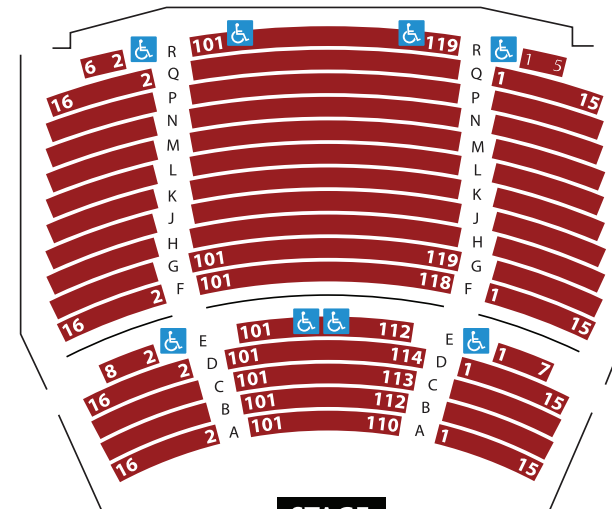

STAGE
BANKHEAD
THEATER